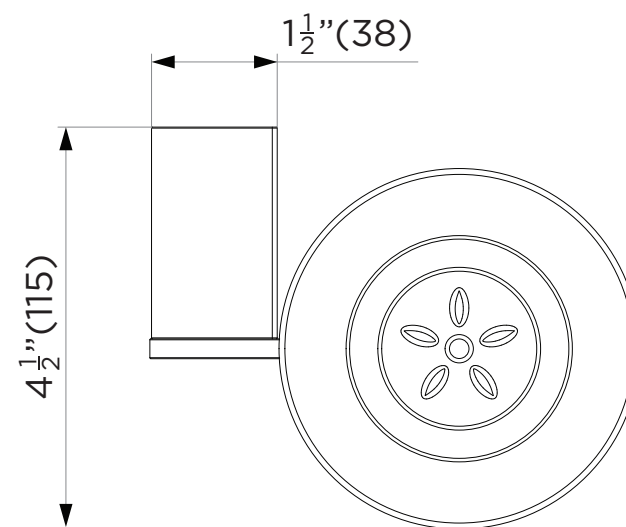

SPECIFICATIONS / TECHNICAL DATA

SOAP DISH

FRONT VIEW

TOP VIEW

ATTENTION! Dimensions may vary by up to 3/8". It is highly recommended to pull all dimensions of actual model for installation and measuring purposes.