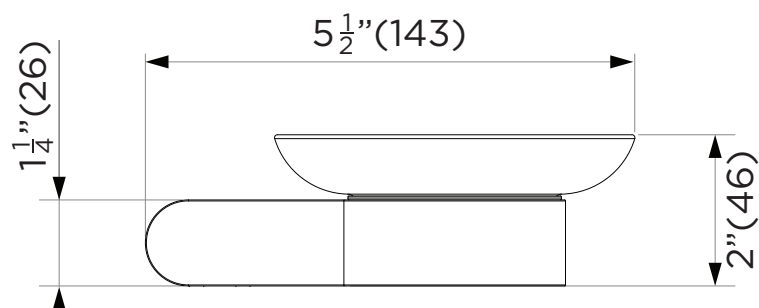

SPECIFICATIONS / TECHNICAL DATA

SOAP DISH

FRONT VIEW

TOP VIEW

ATTENTION! Dimensions may vary by up to 3/8". It is highly recommended to pull all dimensions of actual model for installation and measuring purposes.